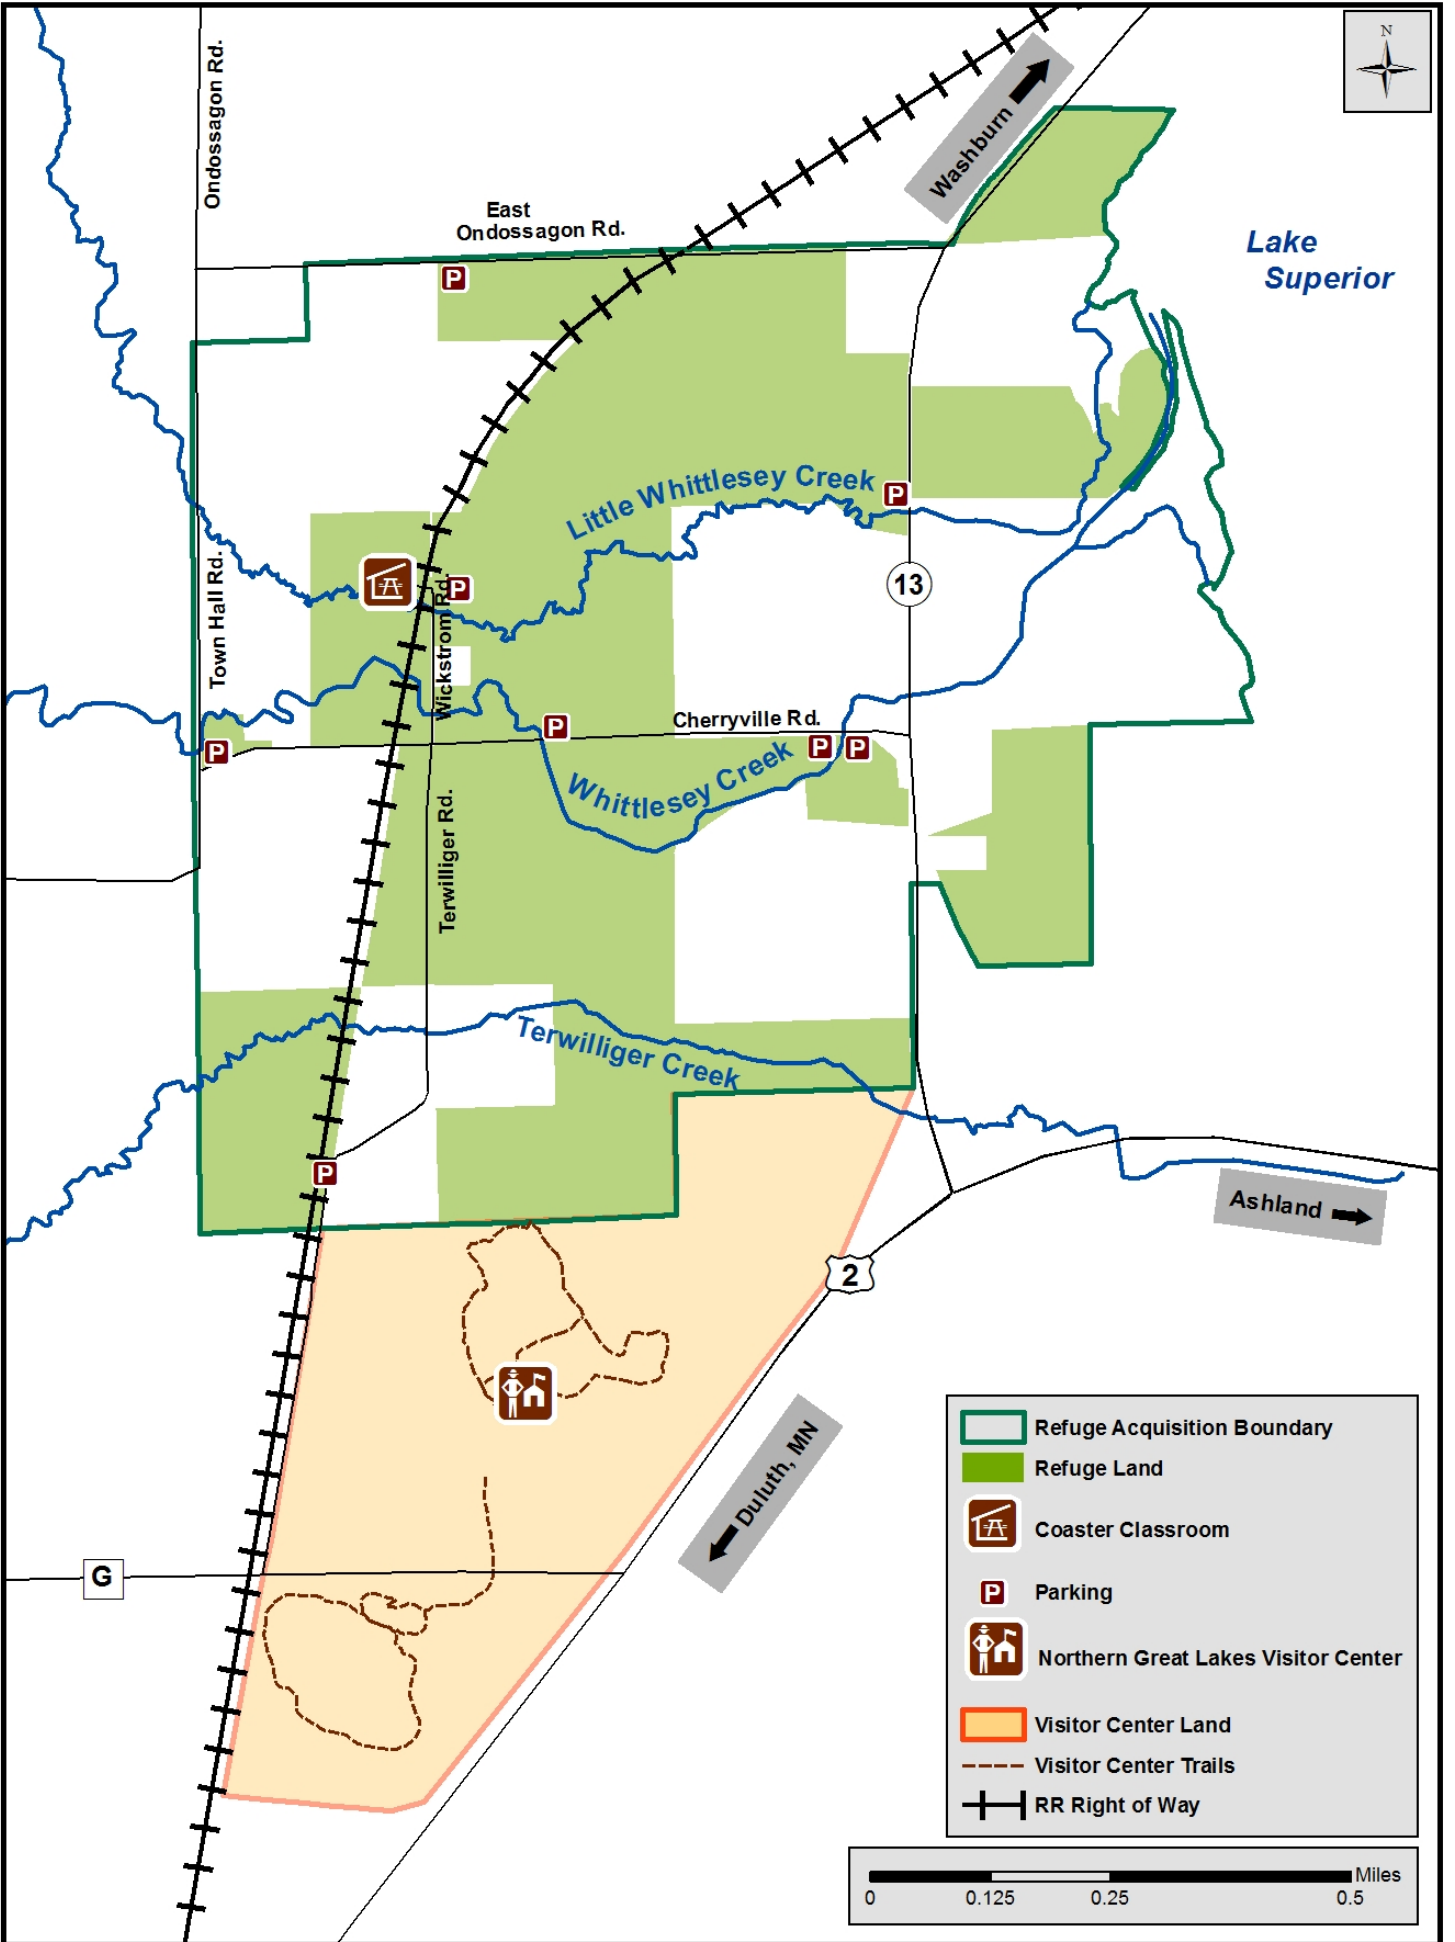

# Whittlesey Creek National Wildlife Refuge

Bayfield County, WI

- Refuge Acquisition Boundary
- Refuge Land
- Coaster Classroom
- Parking
- Northern Great Lakes Visitor Center
- Visitor Center Land
- Visitor Center Trails
- RR Right of Way