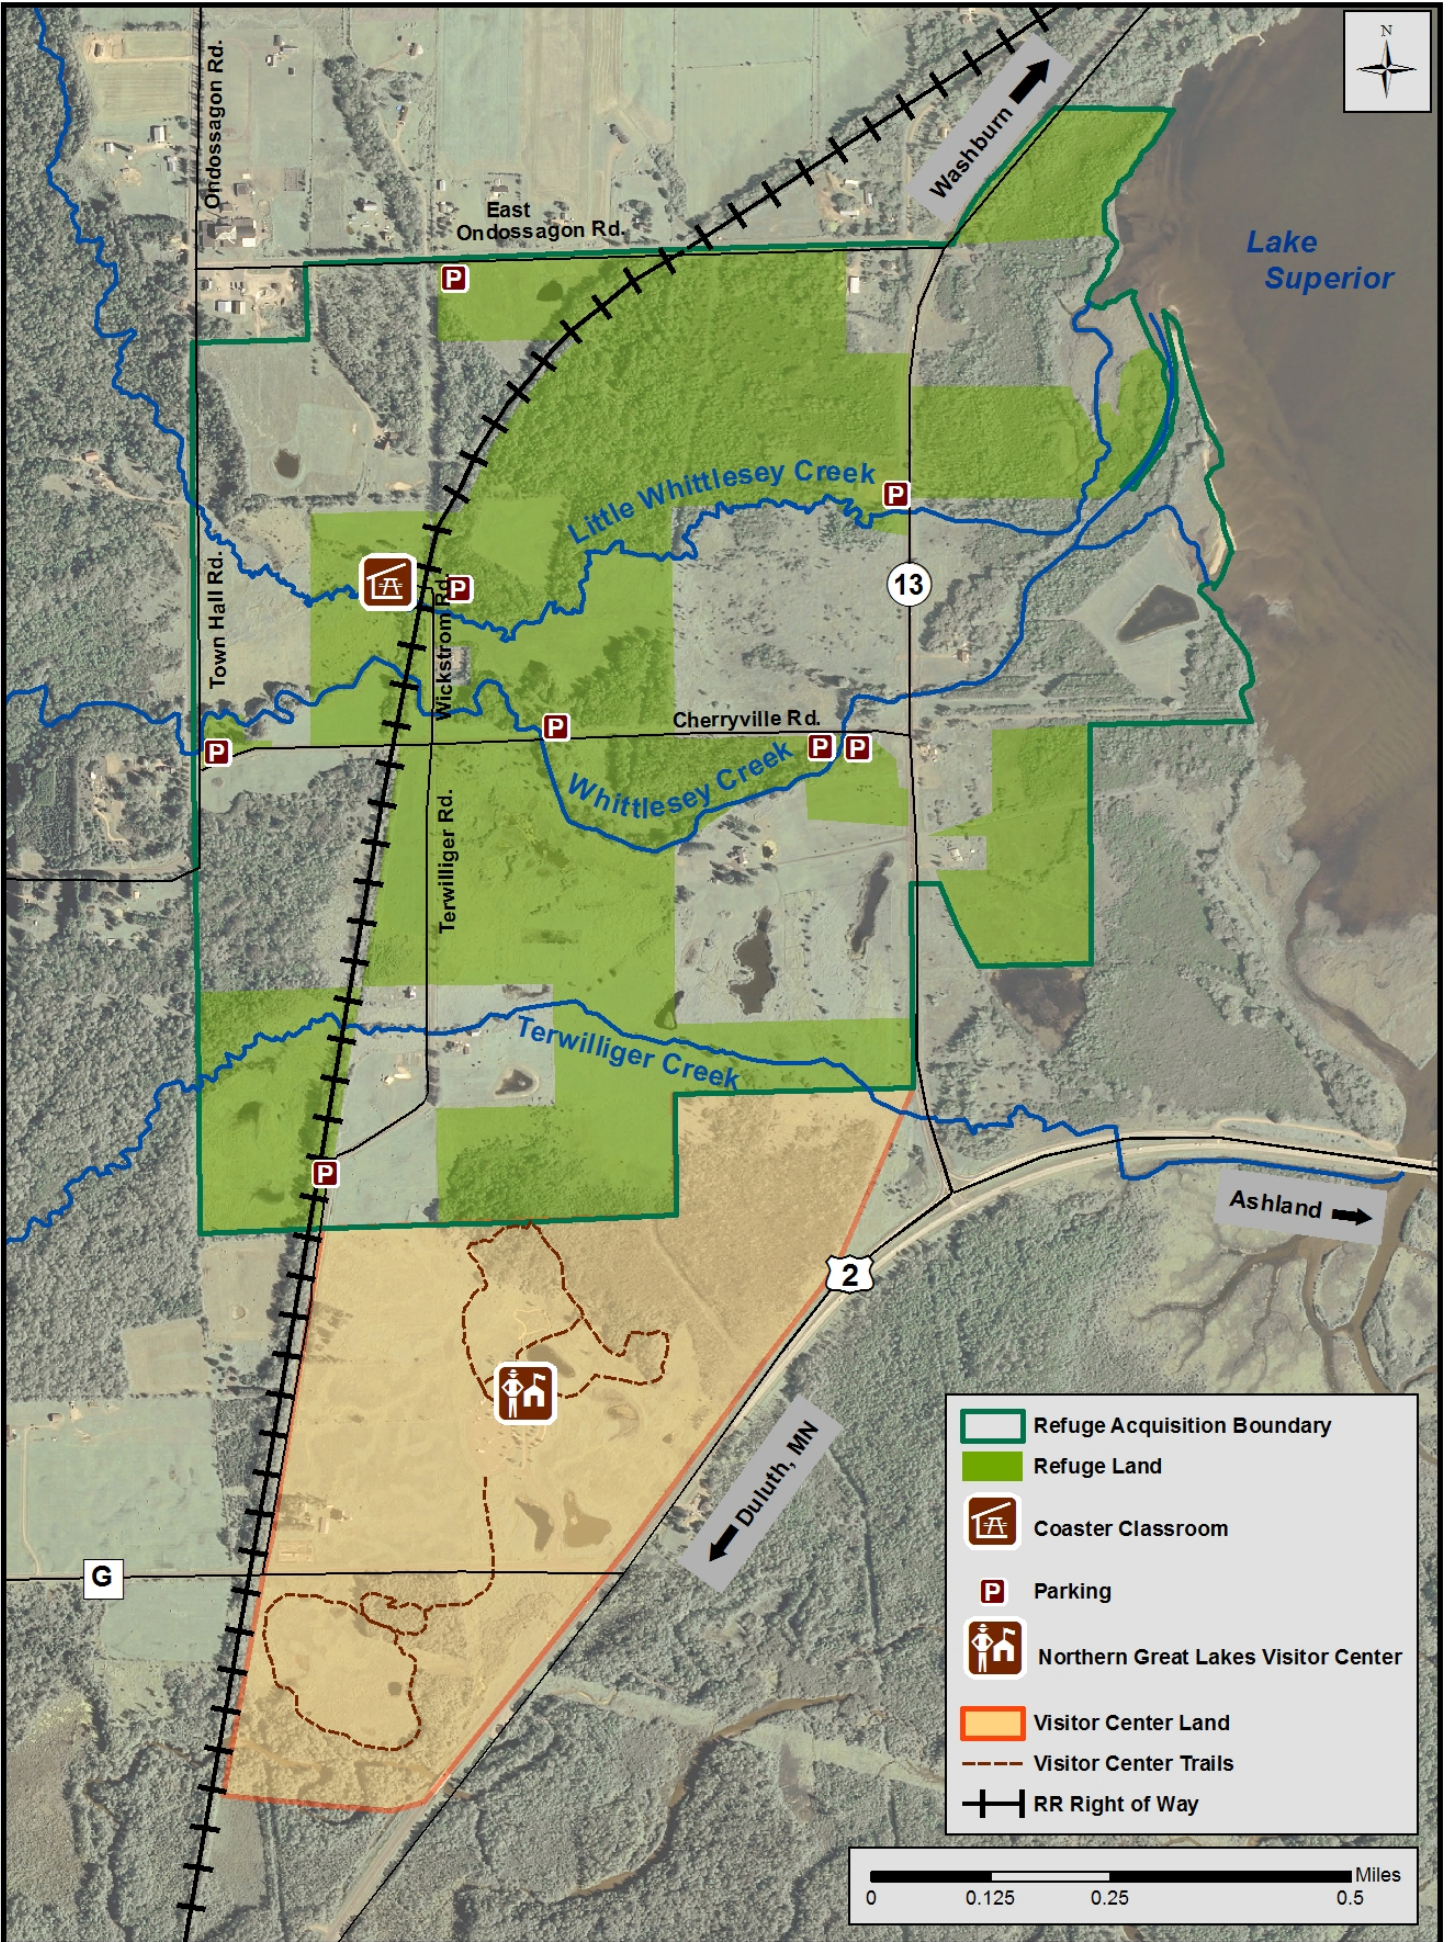

Whittlesey Creek National Wildlife Refuge

Bayfield County, WI

- Refuge Acquisition Boundary
- Refuge Land
- Coaster Classroom
- Parking
- Northern Great Lakes Visitor Center
- Visitor Center Land
- Visitor Center Trails
- RR Right of Way